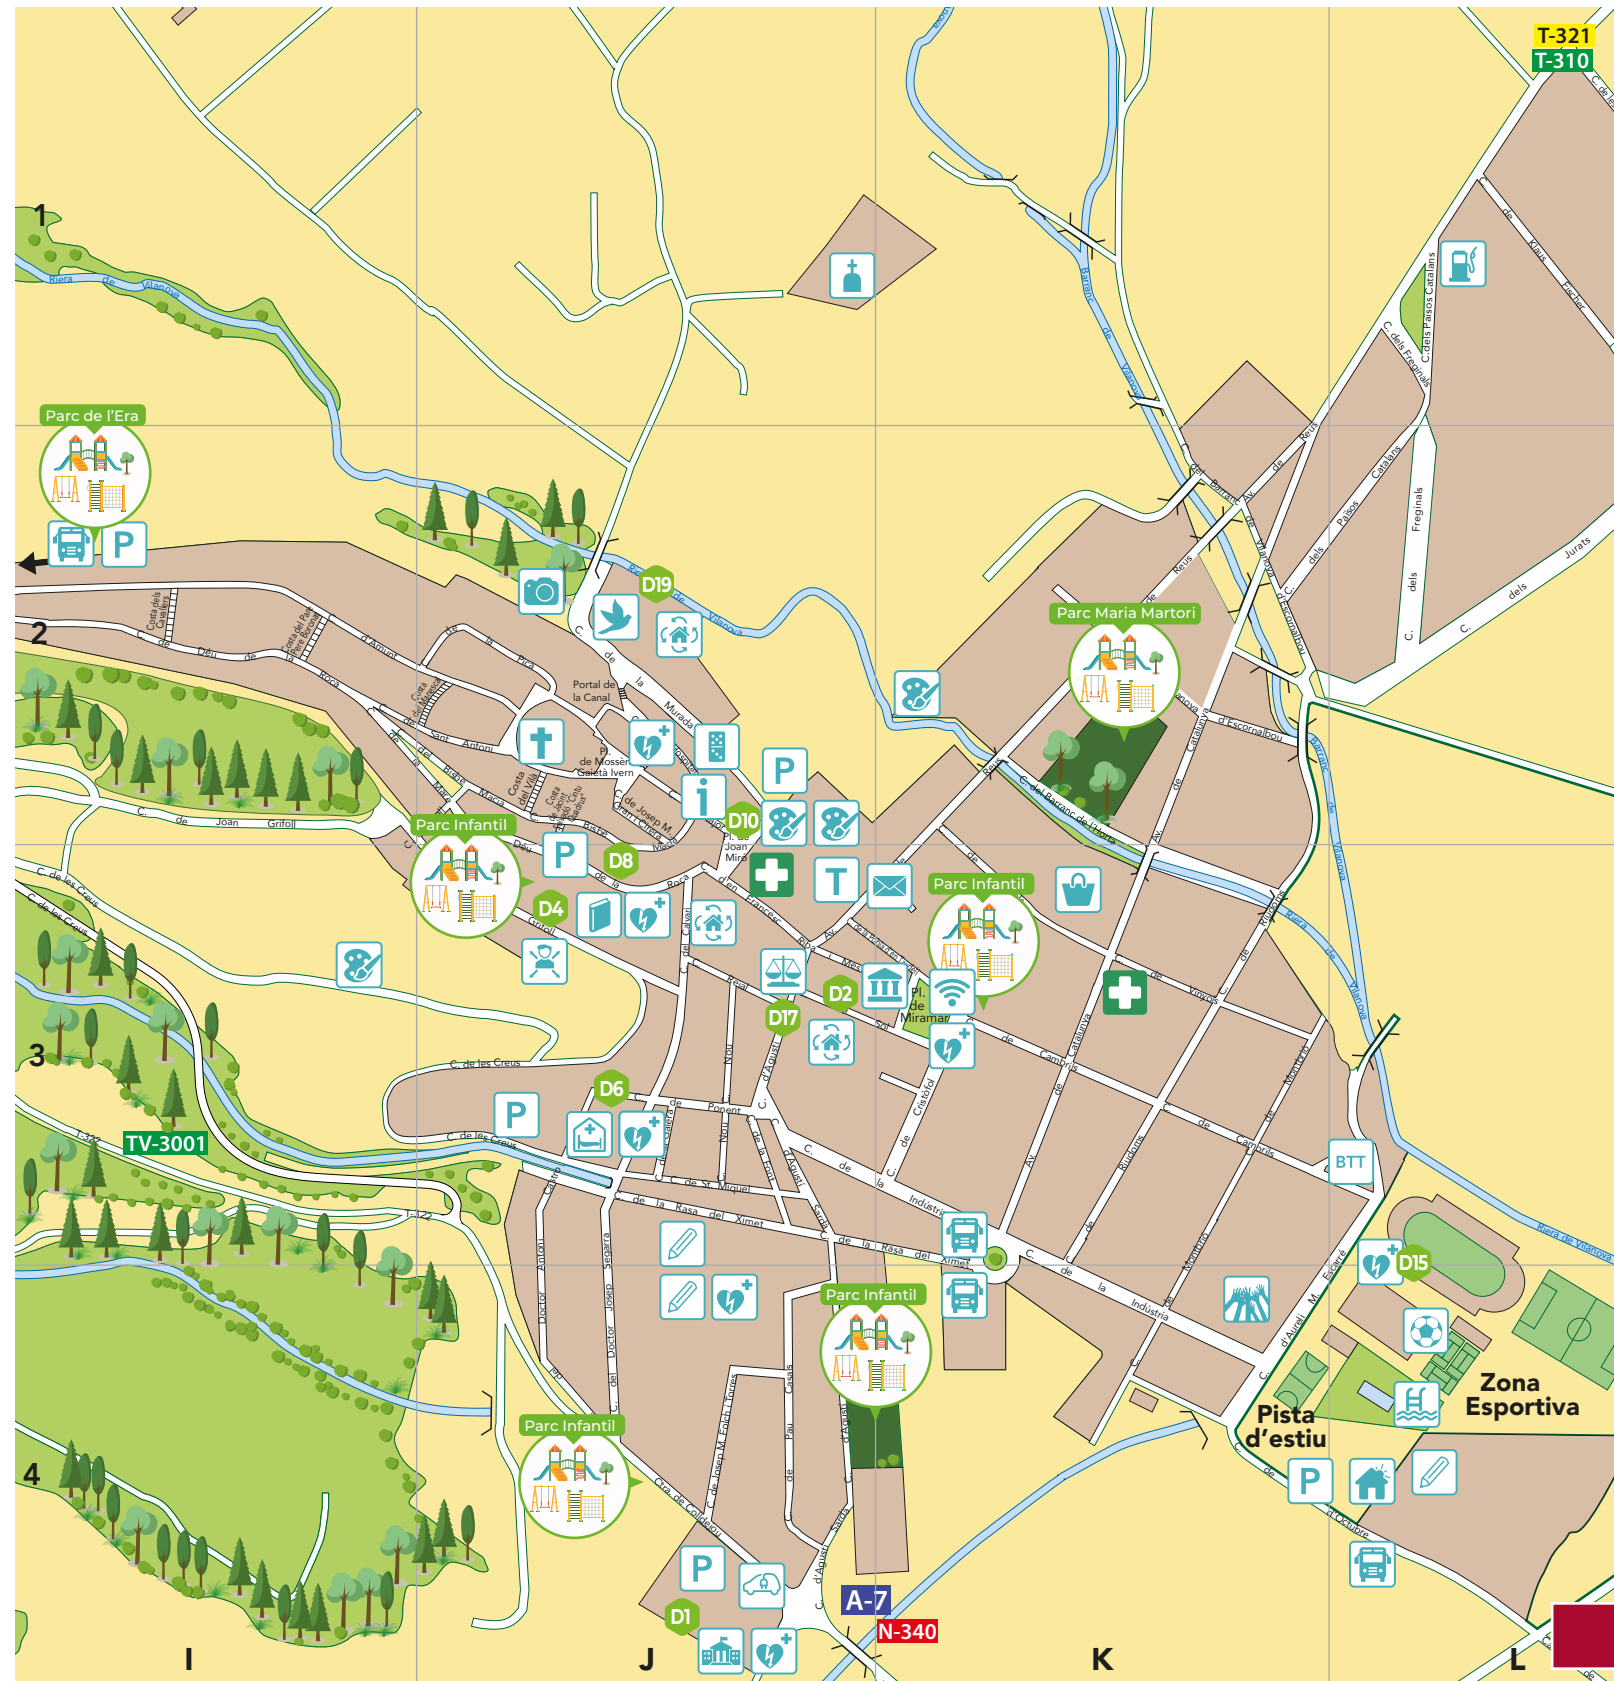

» TERME MUNICIPAL DE MONT-ROIG DEL CAMP

» PLÀNOL DE CARRERS DE MONT-ROIG

LLEENDA / SYMBOL LEGEND

Legend listing various symbols and their corresponding facilities, including town hall, hotels, camps, and public services.

ALLOTJAMENT RURAL

- List of rural accommodation options with codes and names, such as HOSPEDERIA L'ERMITA and CAMPINGS.

Grid of codes (e.g., B2-B3-C2, A1, D1-E1) used for location identification across the maps.